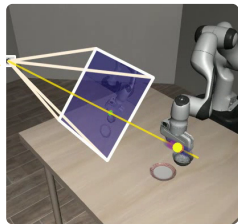

Feature Map

1x1 Conv.

Ray Logits

$h=0$

Unproject

One Ray

Full Volume

Move EEF to Argmax