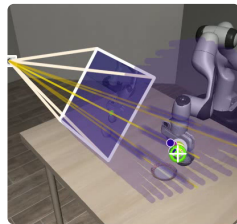

Feature Map

1x1 Conv.

Ray Logits

$h=0$

Unproject

One Ray

Full Volume

Move EEF to Argmax